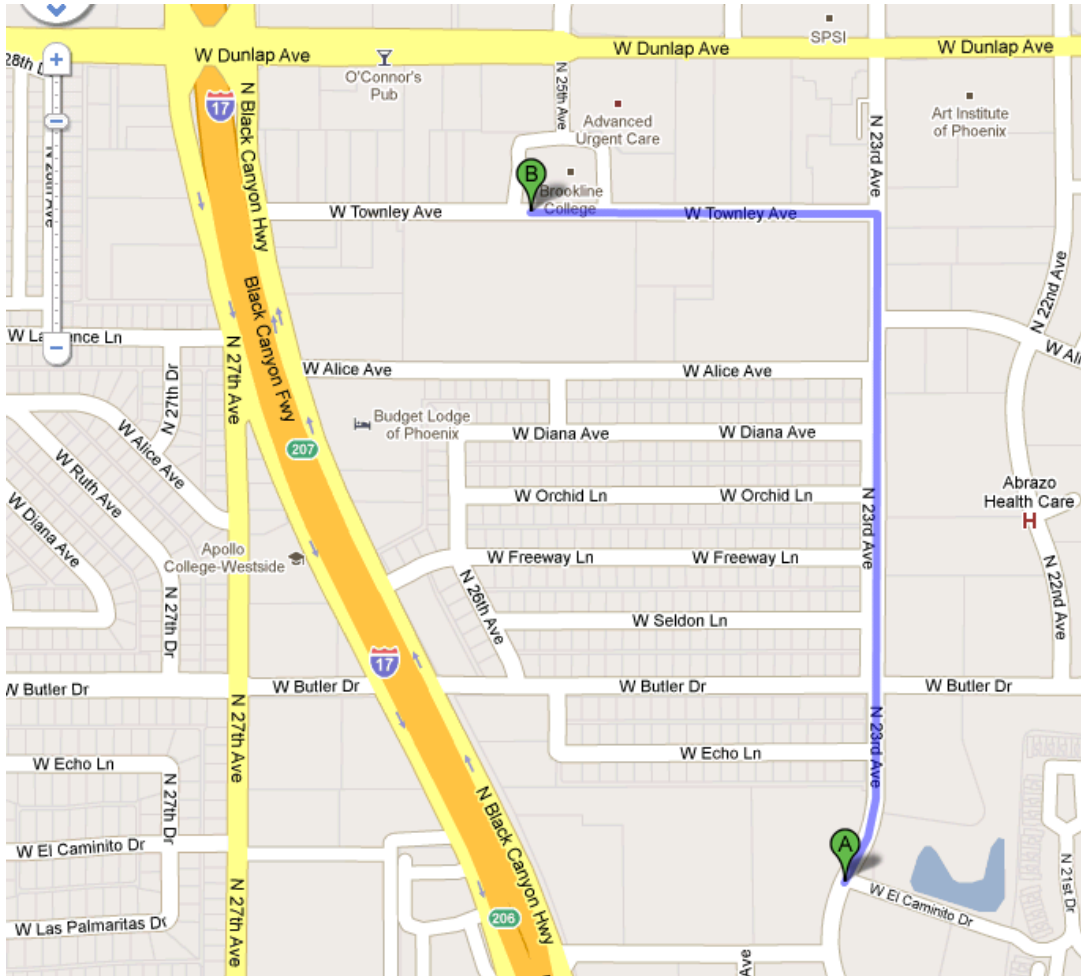

**Townley (Admin. Building) Address:**  
2525 West Townley Avenue Phoenix, AZ 85021

**Directions:**

Exit the parking lot and head North on 23rd Avenue towards Dunlap Avenue  
Turn left at W Townley Avenue  
The Townley (Admin. Building) will be on your left just after the Fire Station.