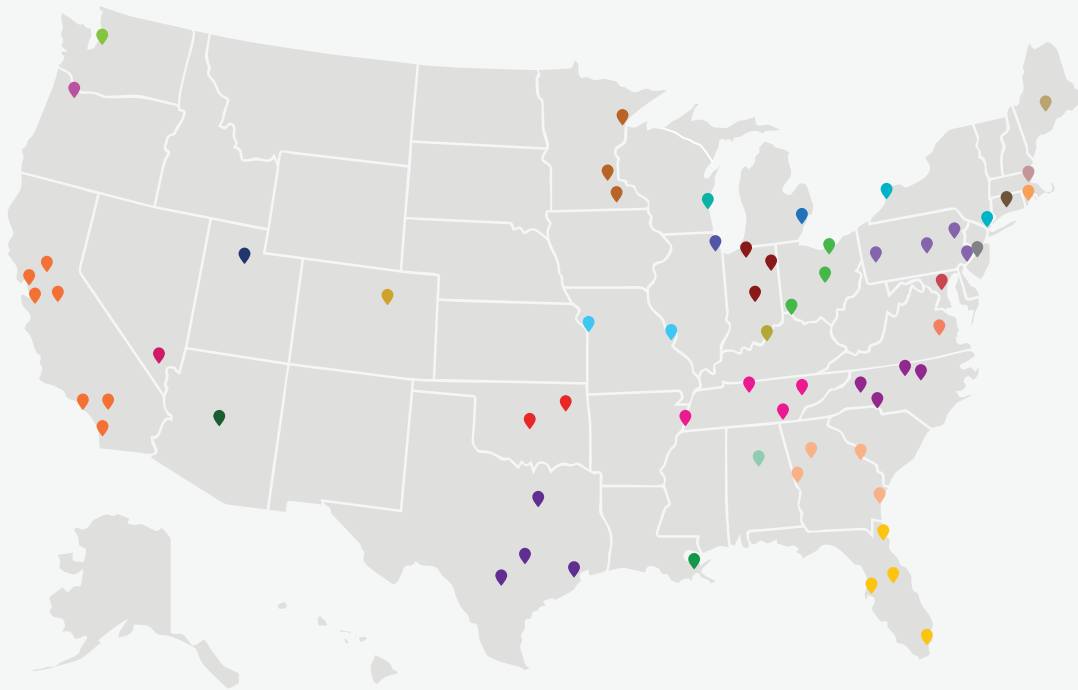

65 BlueHPN MARKETS FOR 2022

ALABAMA

Birmingham-Hoover

ARIZONA

Phoenix-Mesa-Scottsdale

CALIFORNIA

Los Angeles-Long Beach-Anaheim
Modesto-Lodi-Stockton
Riverside-San Bernardino-Ontario
Sacramento-Roseville-Arden-Arcade
San Diego-Carlsbad
San Francisco-Oakland-Hayward
San Jose-Sunnyvale-Santa Clara

COLORADO

Denver-Aurora-Lakewood

CONNECTICUT

Hartford-West Hartford-East Hartford

FLORIDA

Jacksonville
Miami-Fort Lauderdale-West Palm Beach
Orlando-Kissimmee-Sanford
Tampa-St. Petersburg-Clearwater

GEORGIA

Atlanta-Sandy Springs-Roswell
Augusta
Columbus
Savannah

Duluth
Minneapolis-St. Paul-Bloomington
Rochester

MISSOURI

Kansas City, MO-KS
St. Louis, MO-IL

NEVADA

Las Vegas-Henderson-Paradise

NEW YORK

Buffalo-Cheektowaga-Niagara Falls
New York-Northern New Jersey
Long Island, NY-NJ

TEXAS

Austin-Round Rock
Dallas-Fort Worth-Arlington
Houston-The Woodlands-Sugar
Land
San Antonio-New Braunfels

UTAH

Salt Lake City-Provo-Ogden

VIRGINIA

Richmond
Washington-Arlington-Alexandria,
DC-VA-MD

WASHINGTON